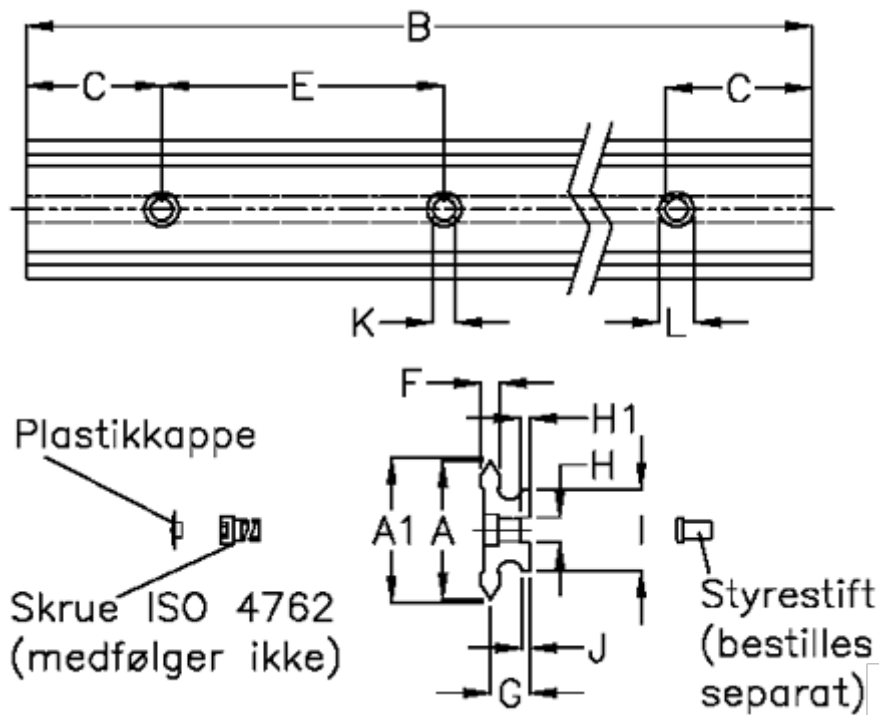

Article number: 059103896

Description: Hepco SL2 spacer slide
SS NM 44-896

Measures

A	= 44	G = 12.5	Weight kg/1000 = 3300
A1	= 44.74	H = 8	
B	= 896	H1 = 3.0	
C	= 43.0	I = 26.0	
E	= 90	J = 2.5	
F	= 6.0	K = 7.0	
For bearing	= 34	L = 11 x 6	
For guide pin	= 6	M = 1	